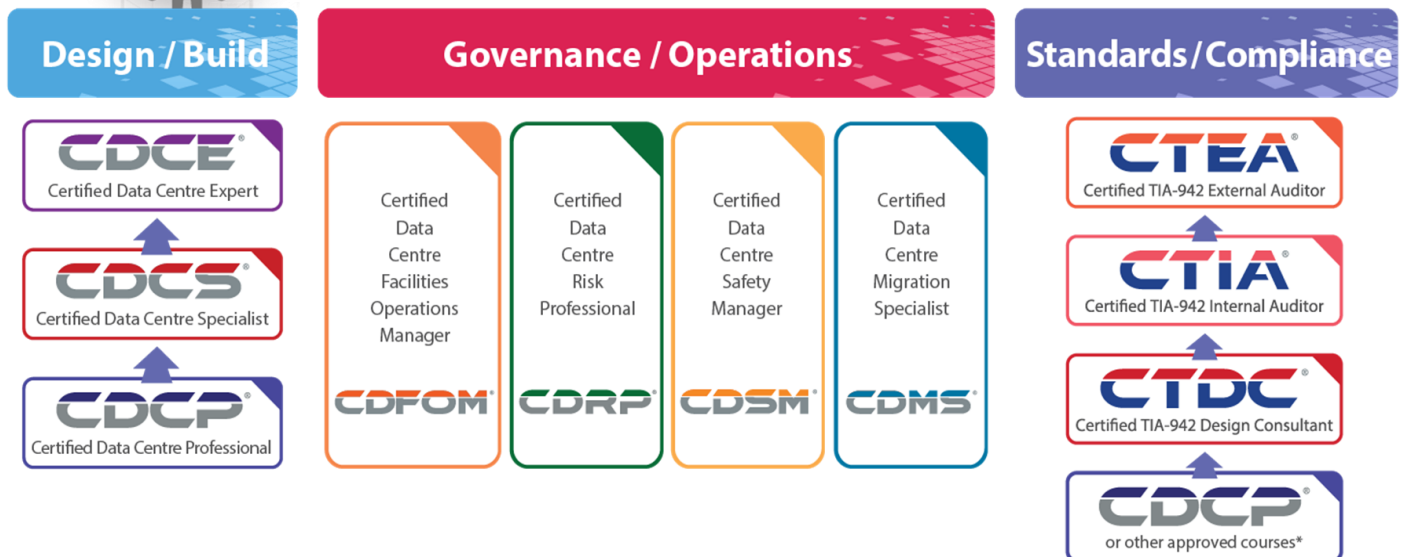

EPI Data Centre Training Framework®

Consulting Services	Data Centre Services	IoT Services

● IT Project and Program Management ● IT Migration and Resourcing ● IT Process Management and Optimization ● Technical Architecture Assessments	● Data Centre Assessments ● Data Centre Consulting ● Data Centre Design ● Data Centre Training	● Consulting on Business IoT Solutions ● Business Cases Related to IoT ● Distributor of a Range of IoT– Based Sensors